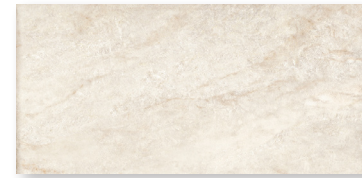

FOREVER

PORCELAIN TILE

Technical Data

Finish	Matte
Application	Interior/Exterior
Thickness	10 mm
Shade Variation	V3
Frost Resistant	Yes
Slip Resistance	0.42
Rectified	Yes

Lead Time

In Stock/Quick Ship

Sizes

Opus Mosaic

Deco

Colors

Fulvia

Packing Information

Size	Finish	Thickness	SF per Box	SF per Pallet	Pieces per Box
4"x12"	Matte	10 mm	6.4580	N/A	20
12"x12"	Matte	10 mm	5.8128	558.00112	6
12"x24"	Matte	10 mm	11.6250	465.0009	6
24"x24"	Matte	10 mm	11.6250	465.0009	3
Opus Mosaic	Matte	10 mm	10.6568	N/A	11