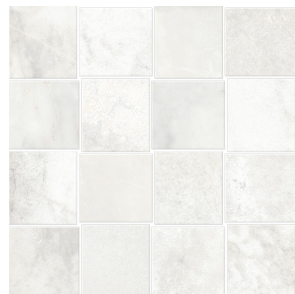

FOREVER

PORCELAIN TILE

Technical Data

Finish	Matte
Application	Interior/Exterior
Thickness	10 mm
Shade Variation	V3
Frost Resistant	Yes
Slip Resistance	0.42
Rectified	Yes

Lead Time

In Stock/Quick Ship

Sizes

Opus Mosaic

Deco

Colors

Aurelia

Packing Information

Size	Finish	Thickness	SF per Box	SF per Pallet	Pieces per Box
4"x12"	Matte	10 mm	6.4580	N/A	20
12"x12"	Matte	10 mm	5.8128	558.00112	6
12"x24"	Matte	10 mm	11.6250	465.0009	6
24"x24"	Matte	10 mm	11.6250	465.0009	3
Opus Mosaic	Matte	10 mm	10.6568	N/A	11